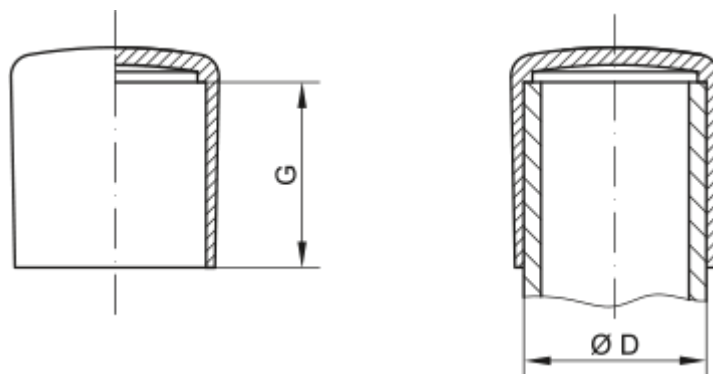

Data Sheet

Article number: 59GPN280ER21

Description: KLEE Cap for pipes GPN 280 - (Pipe size 21)

Measures

D = 21

G = 21.3